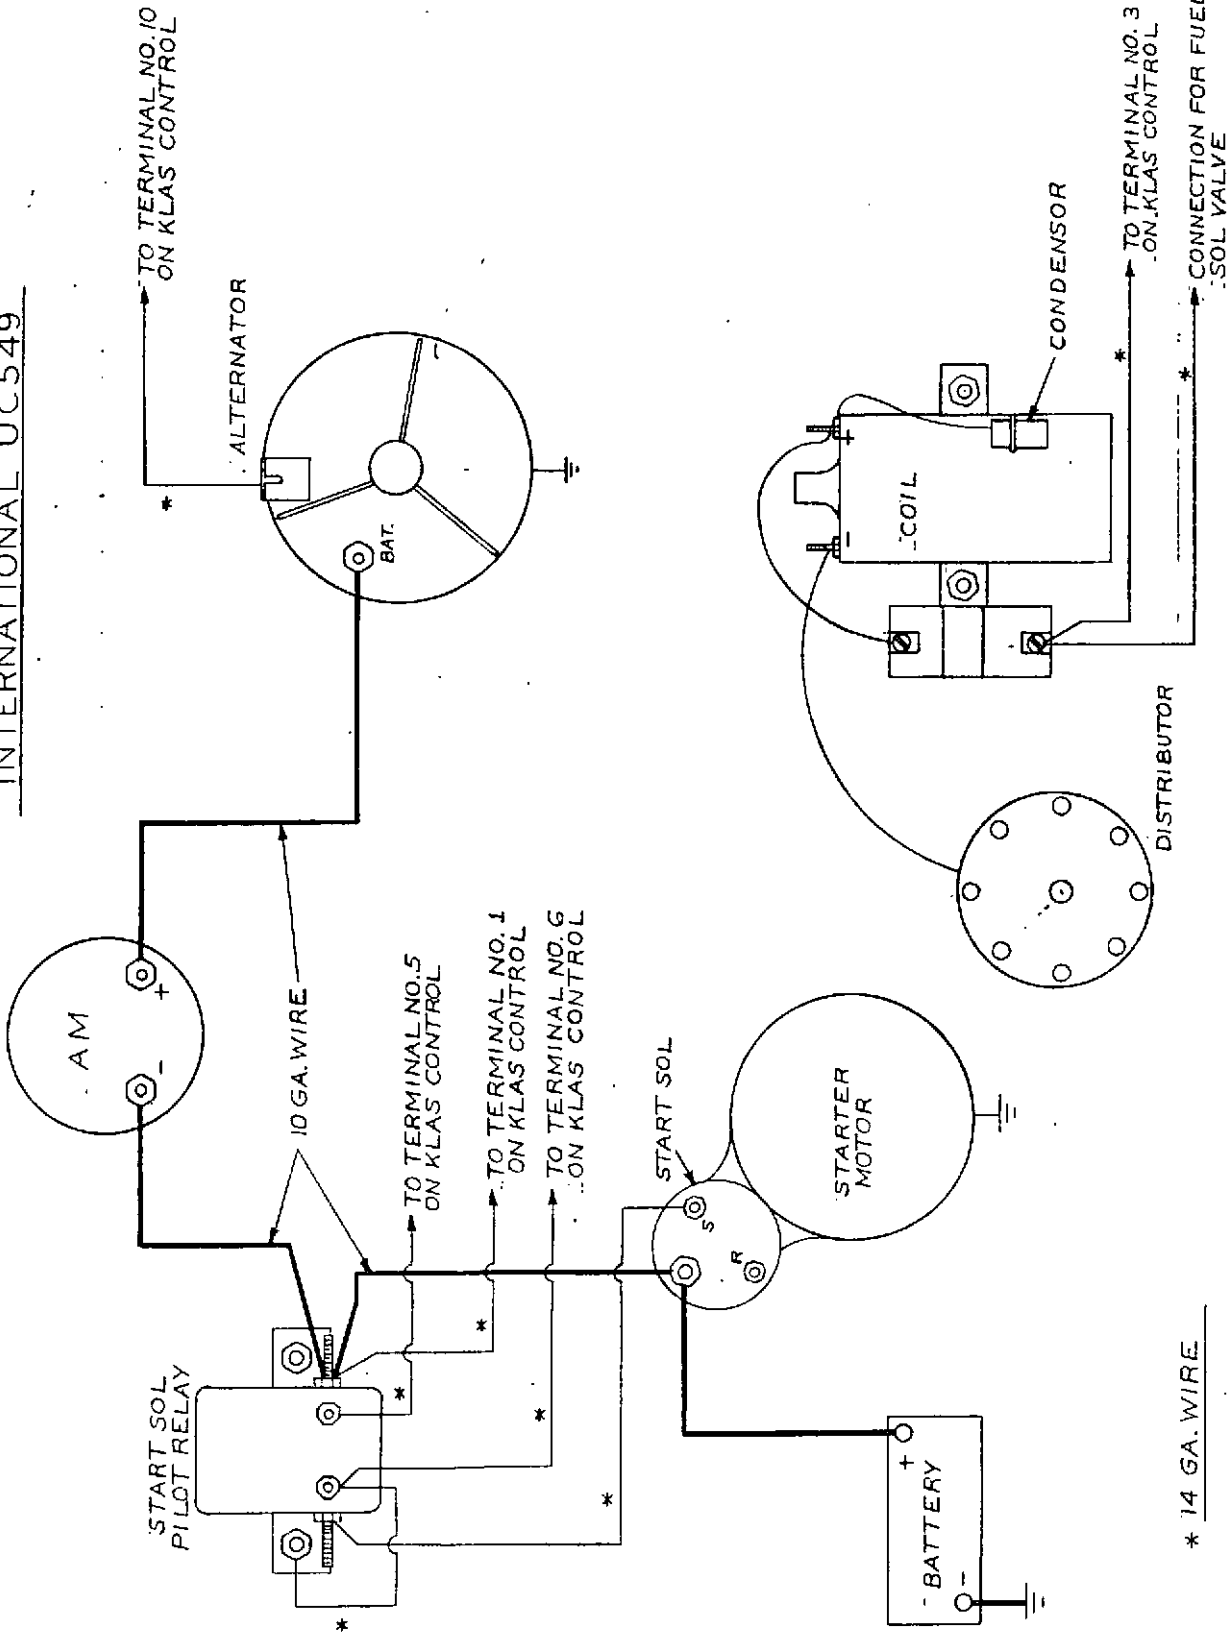

INTERNATIONAL UC549

KATOLIGHT CORPORATION

MAKATO, MINNESOTA

SCALE	DATE	ASSEMBLY OR PART NO.	MODEL
NONE	5-15-79	830-003	ENG. WIRING FOR INTERNATIONAL UC5.
DESCRIPTION			
		KW	KVA