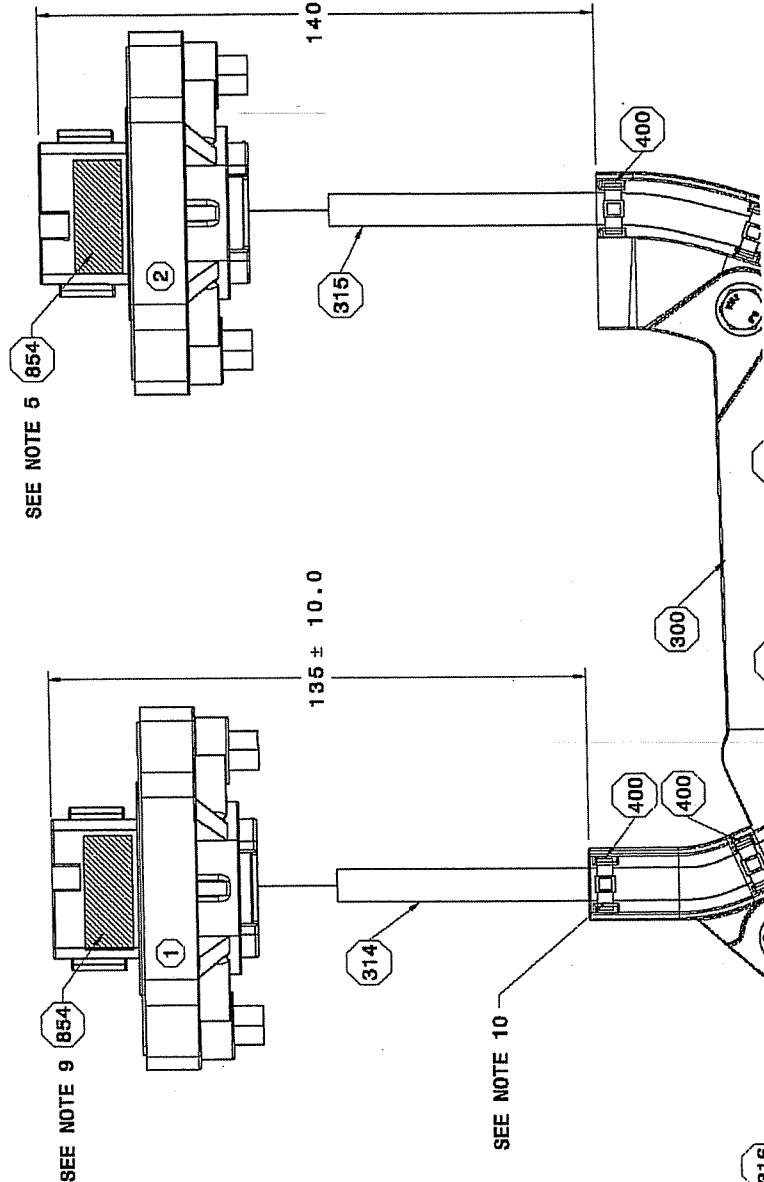

INLINE TO SENSOR REAR	
ITEM NO:	1
DT04-12PB-BL11	BLK
NEXANS PN:	94961758
CAV	WIRE
1	MVB5F-4
2	MVB2F-16
3	MVB2-17
4	MVB5-5
5	MVB2-19
6	MVB2B-20
7	MVB5-7
8	MVB5B-8
9	MVB2-21
10	MVB2D-18
11	MVB5-9
12	MVB5D-6

WIRE INSERTION VIEW

WIRE INSERTION VIEW

INLINE TO SENSOR FRONT	
ITEM NO:	2
DT04-12PA-BL11	LT GRA
NEXANS PN:	94961757
CAV	WIRE
1	MVB1A-26
2	MVB4A-14
3	MVB1E-22
4	MVB4E-10
5	MVB1C-24
6	MVB4C-12
7	PWM13-66
8	PVB1-91
9	MVB4-11A
10	MVB1-23A
11	PVB2-62
12	PWM7-32

SEE NOTE 5

SEE NOTE 9

SEE NOTE 10

303

316

12

402

400