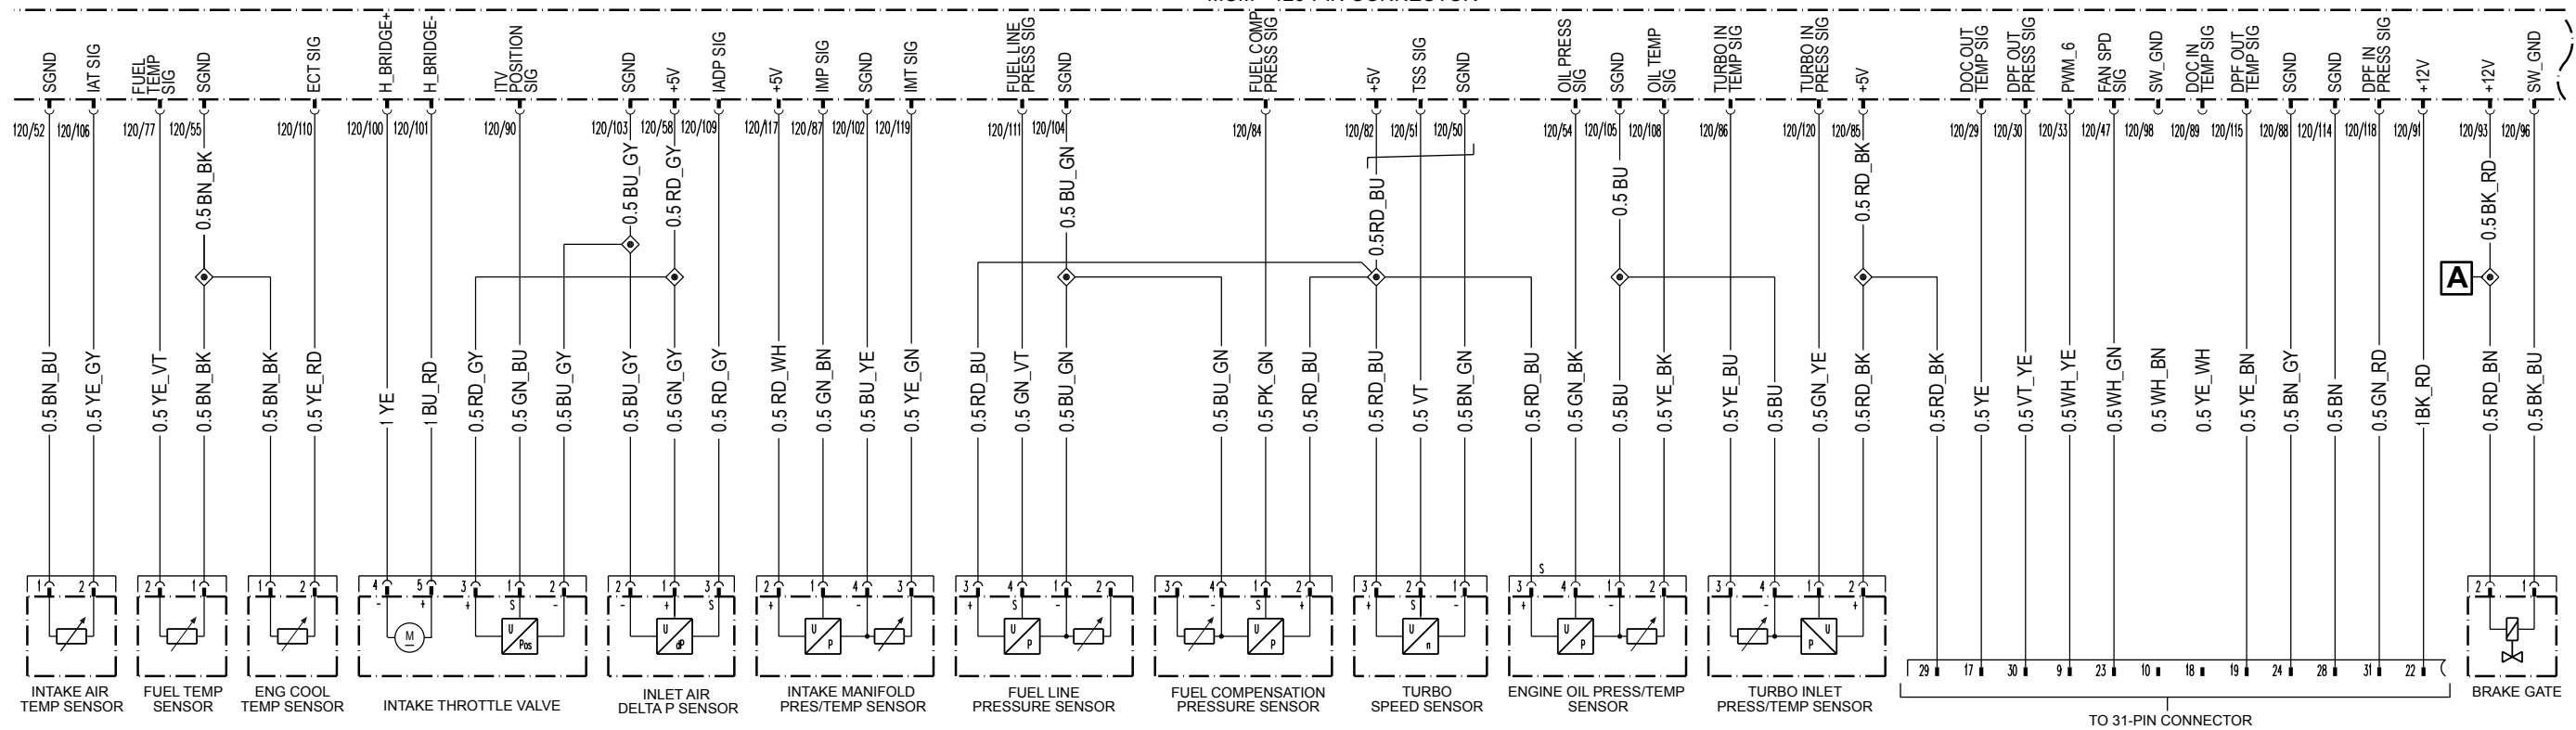

MCM - 120-PIN CONNECTOR

MCM - 120-PIN CONNECTOR

Specifications are subject to change without notice. Detroit Diesel Corporation is registered to ISO 9001:2001. Copyright © Detroit Diesel Corporation. All rights reserved. Detroit Diesel Corporation is a Daimler company. DDC-SVC-OTH-0003 0806 Copyright © 2008 DETROIT DIESEL CORPORATION. Printed in U.S.A.

MBE 4000 2007 ENGINE HARNESS