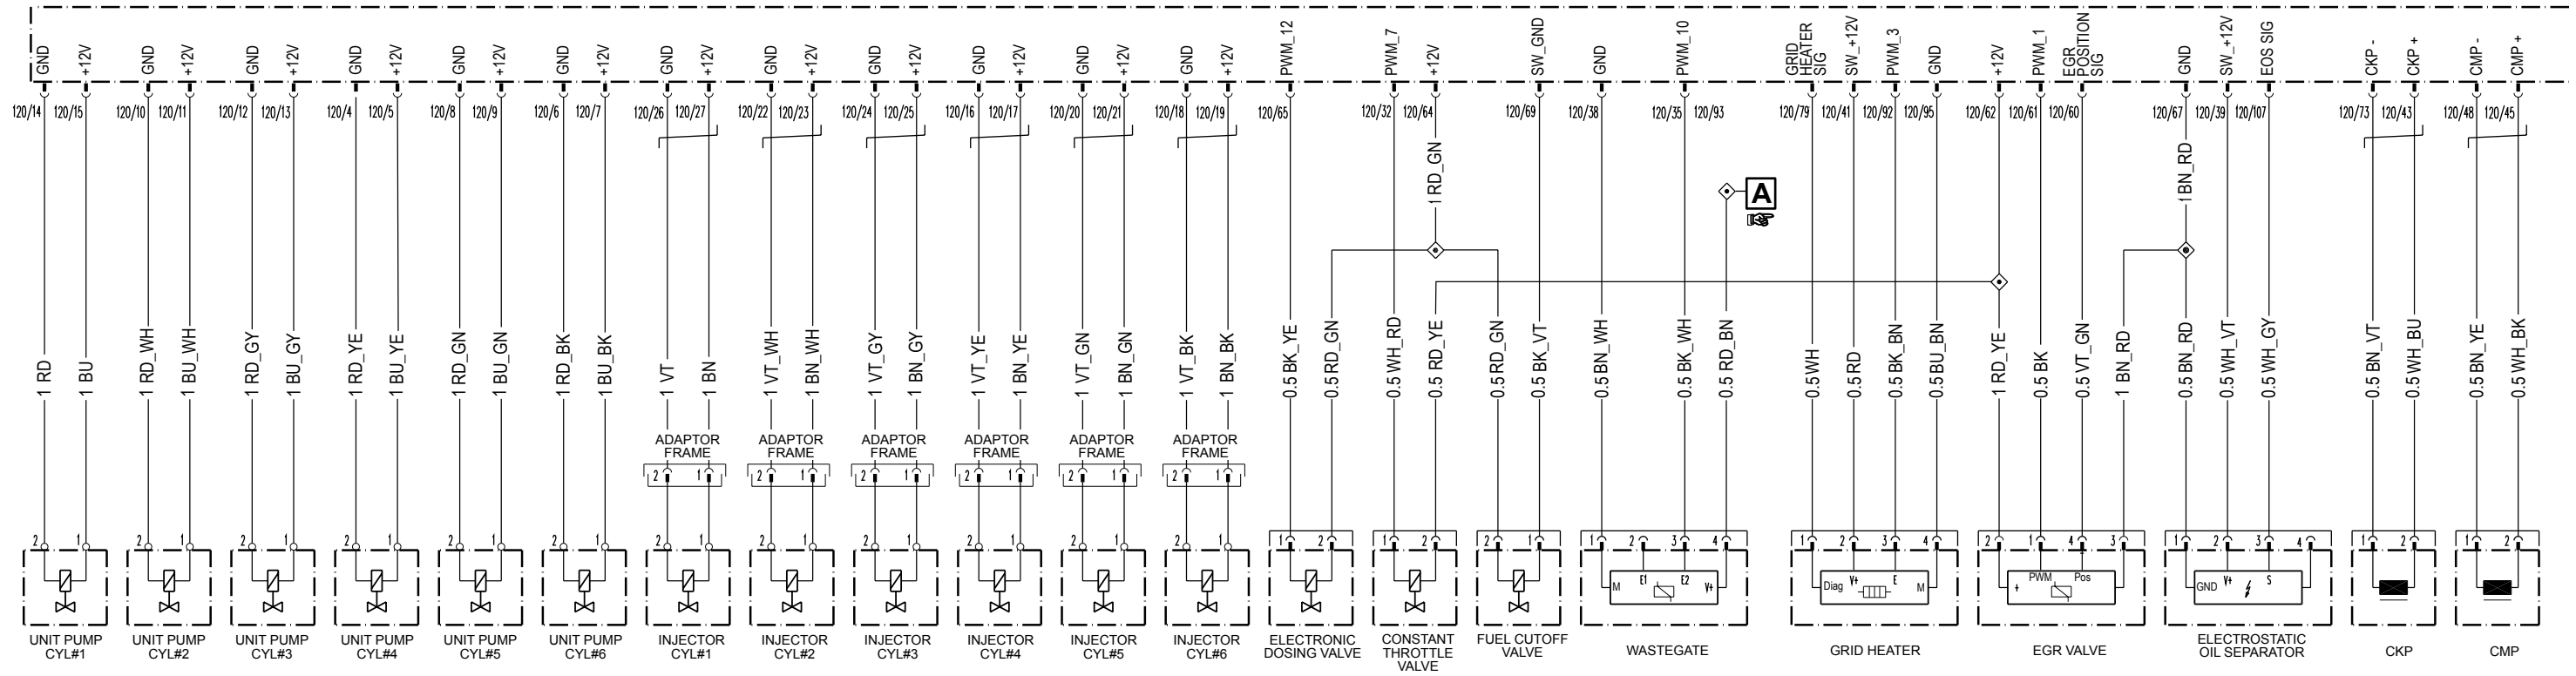

MCM - 120-PIN CONNECTOR

MCM - 120-PIN CONNECTOR

Specifications are subject to change without notice. Detroit Diesel Corporation is registered to ISO 9001:2001. Copyright © Detroit Diesel Corporation. All rights reserved. Detroit Diesel Corporation is a Daimler company. DDC-SVC-OTH-0003 0806 Copyright © 2008 DETROIT DIESEL CORPORATION. Printed in U.S.A.

MBE 4000 2007 ENGINE HARNESS