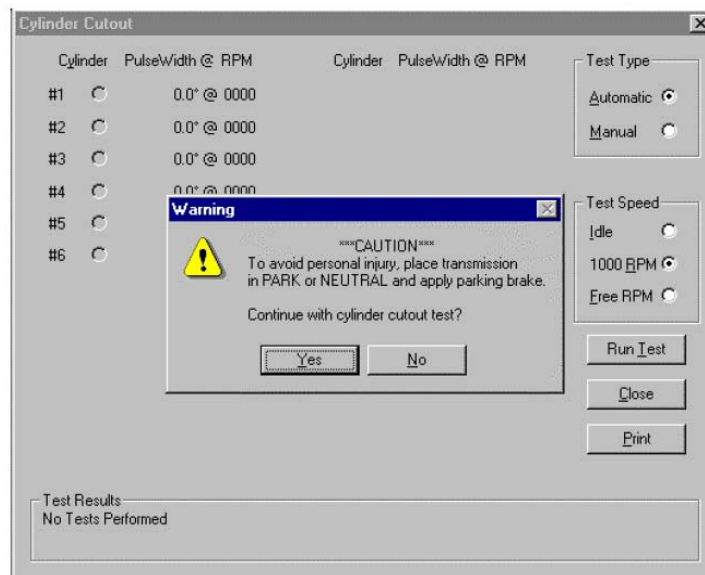

No.: 07 TS - 16
March 2, 2007

TO: Service Locations

FROM: Technical Service

SUBJECT: **Service Routine Cautions and Warnings**

ISSUE

Failing to properly follow cautions and warnings while using electronic service tools that automatically adjust engine speed, could lead to personal injury or property damage.

REQUIRED ACTION

The following caution/warning must be observed when performing Service Routines that automatically adjust engine speed.

WARNING:
PERSONAL INJURY
To avoid injury before starting and running the engine, ensure the vehicle is parked on a level surface, parking brake is set, and the wheels are blocked.

CONTACT INFORMATION

Please contact the Detroit Diesel Customer Support Center at 313-592-5800 if you have any questions.