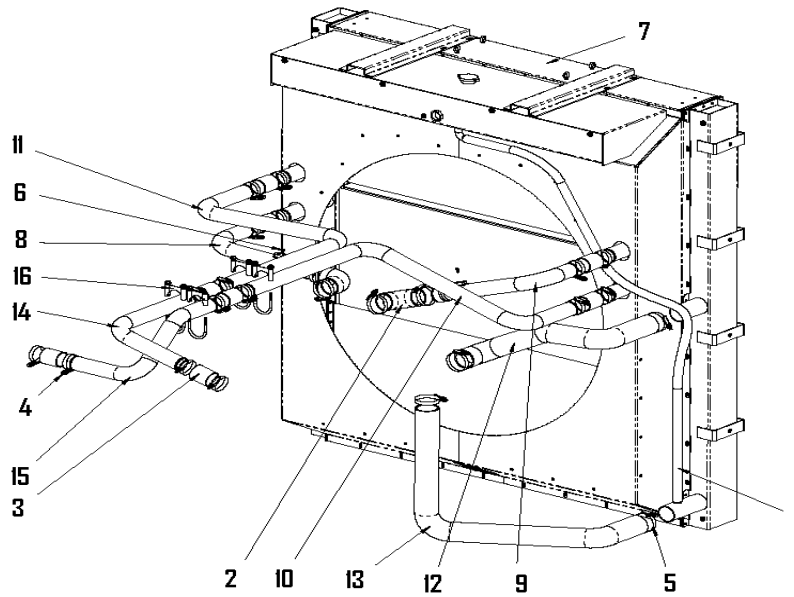

RADIATOR

58050600

IMAGE #	PART NUMBER	DESCRIPTION	QTY	NOTE
1	GN32000504	HOSE	100"	
2	GN32000865	HOSE	2	
3	GN32000868	HOSE	8	
4	GN32500802	CLAMP	20	
5	GN32501869	CLAMP	4	
6	GN35000498	BOLT	2	
7	GN52000027	RADIATOR	1	
8	GN52000028	TUBE	1	
9	GN52000029	TUBE	1	
10	GN52000030	TUBE	1	
11	GN52000031	TUBE	1	
12	GN52000032	HOSE	1	
13	GN52000033	HOSE	1	
14	GN52000068	TUBE	1	
15	GN52000069	TUBE	1	
16	GN52500030	RADIATOR	4	