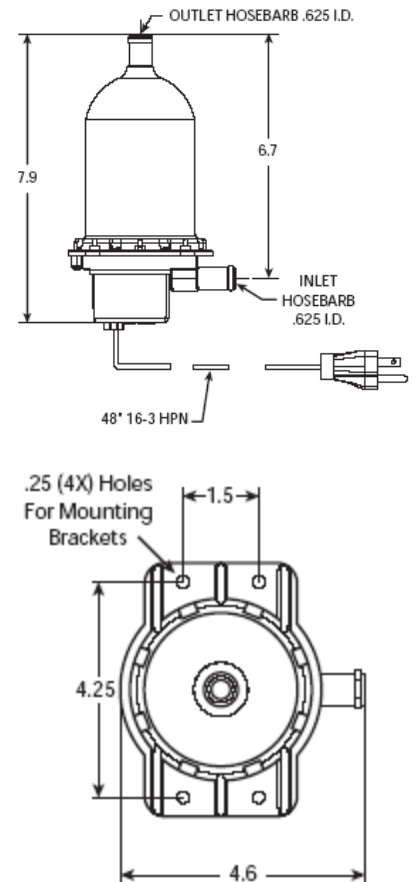

Ambient Above -20° F	Ambient Below -20° F	Kim Hotstart Model Number	Volts	Phase	Watts	Amps	Thermostat Range	
							On	Off
150 Cubic Inch or Less	150 Cubic Inch or Less	TPS051GT8-000	120	1	500	4.2	80°F	100°F
		TPS051GT10-000	120	1	500	4.2	100°F	120°F
		TPS051GT12-000	120	1	500	4.2	120°F	140°F
		TPS051GT12-A00	120	1	500	4.2	ADJUSTABLE*	
		TPS052GT8-000	240	1	500	2.1	80°F	100°F
		TPS052GT10-000	240	1	500	2.1	100°F	120°F
		TPS052GT12-000	240	1	500	2.1	120°F	140°F
		TPS052GT12-A00	240	1	500	2.1	ADJUSTABLE*	
350 Cubic Inch or Less	200 Cubic Inch or Less	TPS101GT8-000	120	1	1000	8.4	80°F	100°F
		TPS101GT10-000	120	1	1000	8.4	100°F	120°F
		TPS101GT12-000	120	1	1000	8.4	120°F	140°F
		TPS101GT12-A00	120	1	1000	8.4	ADJUSTABLE*	
		TPS102GT8-000	240	1	1000	4.2	80°F	100°F
		TPS102GT10-000	240	1	1000	4.2	100°F	120°F
		TPS102GT12-000	240	1	1000	4.2	120°F	140°F
		TPS102GT12-A00	240	1	1000	4.2	ADJUSTABLE*	
350 — 500 Cubic Inch or Less	200 — 300 Cubic Inch or Less	TPS151GT8-000	120	1	1500	12.5	80°F	100°F
		TPS151GT10-000	120	1	1500	12.5	100°F	120°F
		TPS151GT12-000	120	1	1500	12.5	120°F	140°F
		TPS151GT12-A00	120	1	1500	12.5	ADJUSTABLE*	
		TPS152GT8-000	240	1	1500	6.3	80°F	100°F
		TPS152GT10-000	240	1	1500	6.3	100°F	120°F
		TPS152GT12-000	240	1	1500	6.3	120°F	140°F
		TPS152GT12-A00	240	1	1500	6.3	ADJUSTABLE*	
500 — 700 Cubic Inch or Less	300 — 400 Cubic Inch or Less	TPS181GT8-000	120	1	1800	15	80°F	100°F
		TPS181GT10-000	120	1	1800	15	100°F	120°F
		TPS181GT12-000	120	1	1800	15	120°F	140°F
		TPS181GT12-A00	120	1	1800	15	ADJUSTABLE*	
		TPS202GT8-000	240	1	2000	8.3	80°F	100°F
		TPS202GT10-000	240	1	2000	8.3	100°F	120°F
		TPS202GT12-000	240	1	2000	8.3	120°F	140°F
		TPS202GT12-A00	240	1	2000	8.3	ADJUSTABLE*